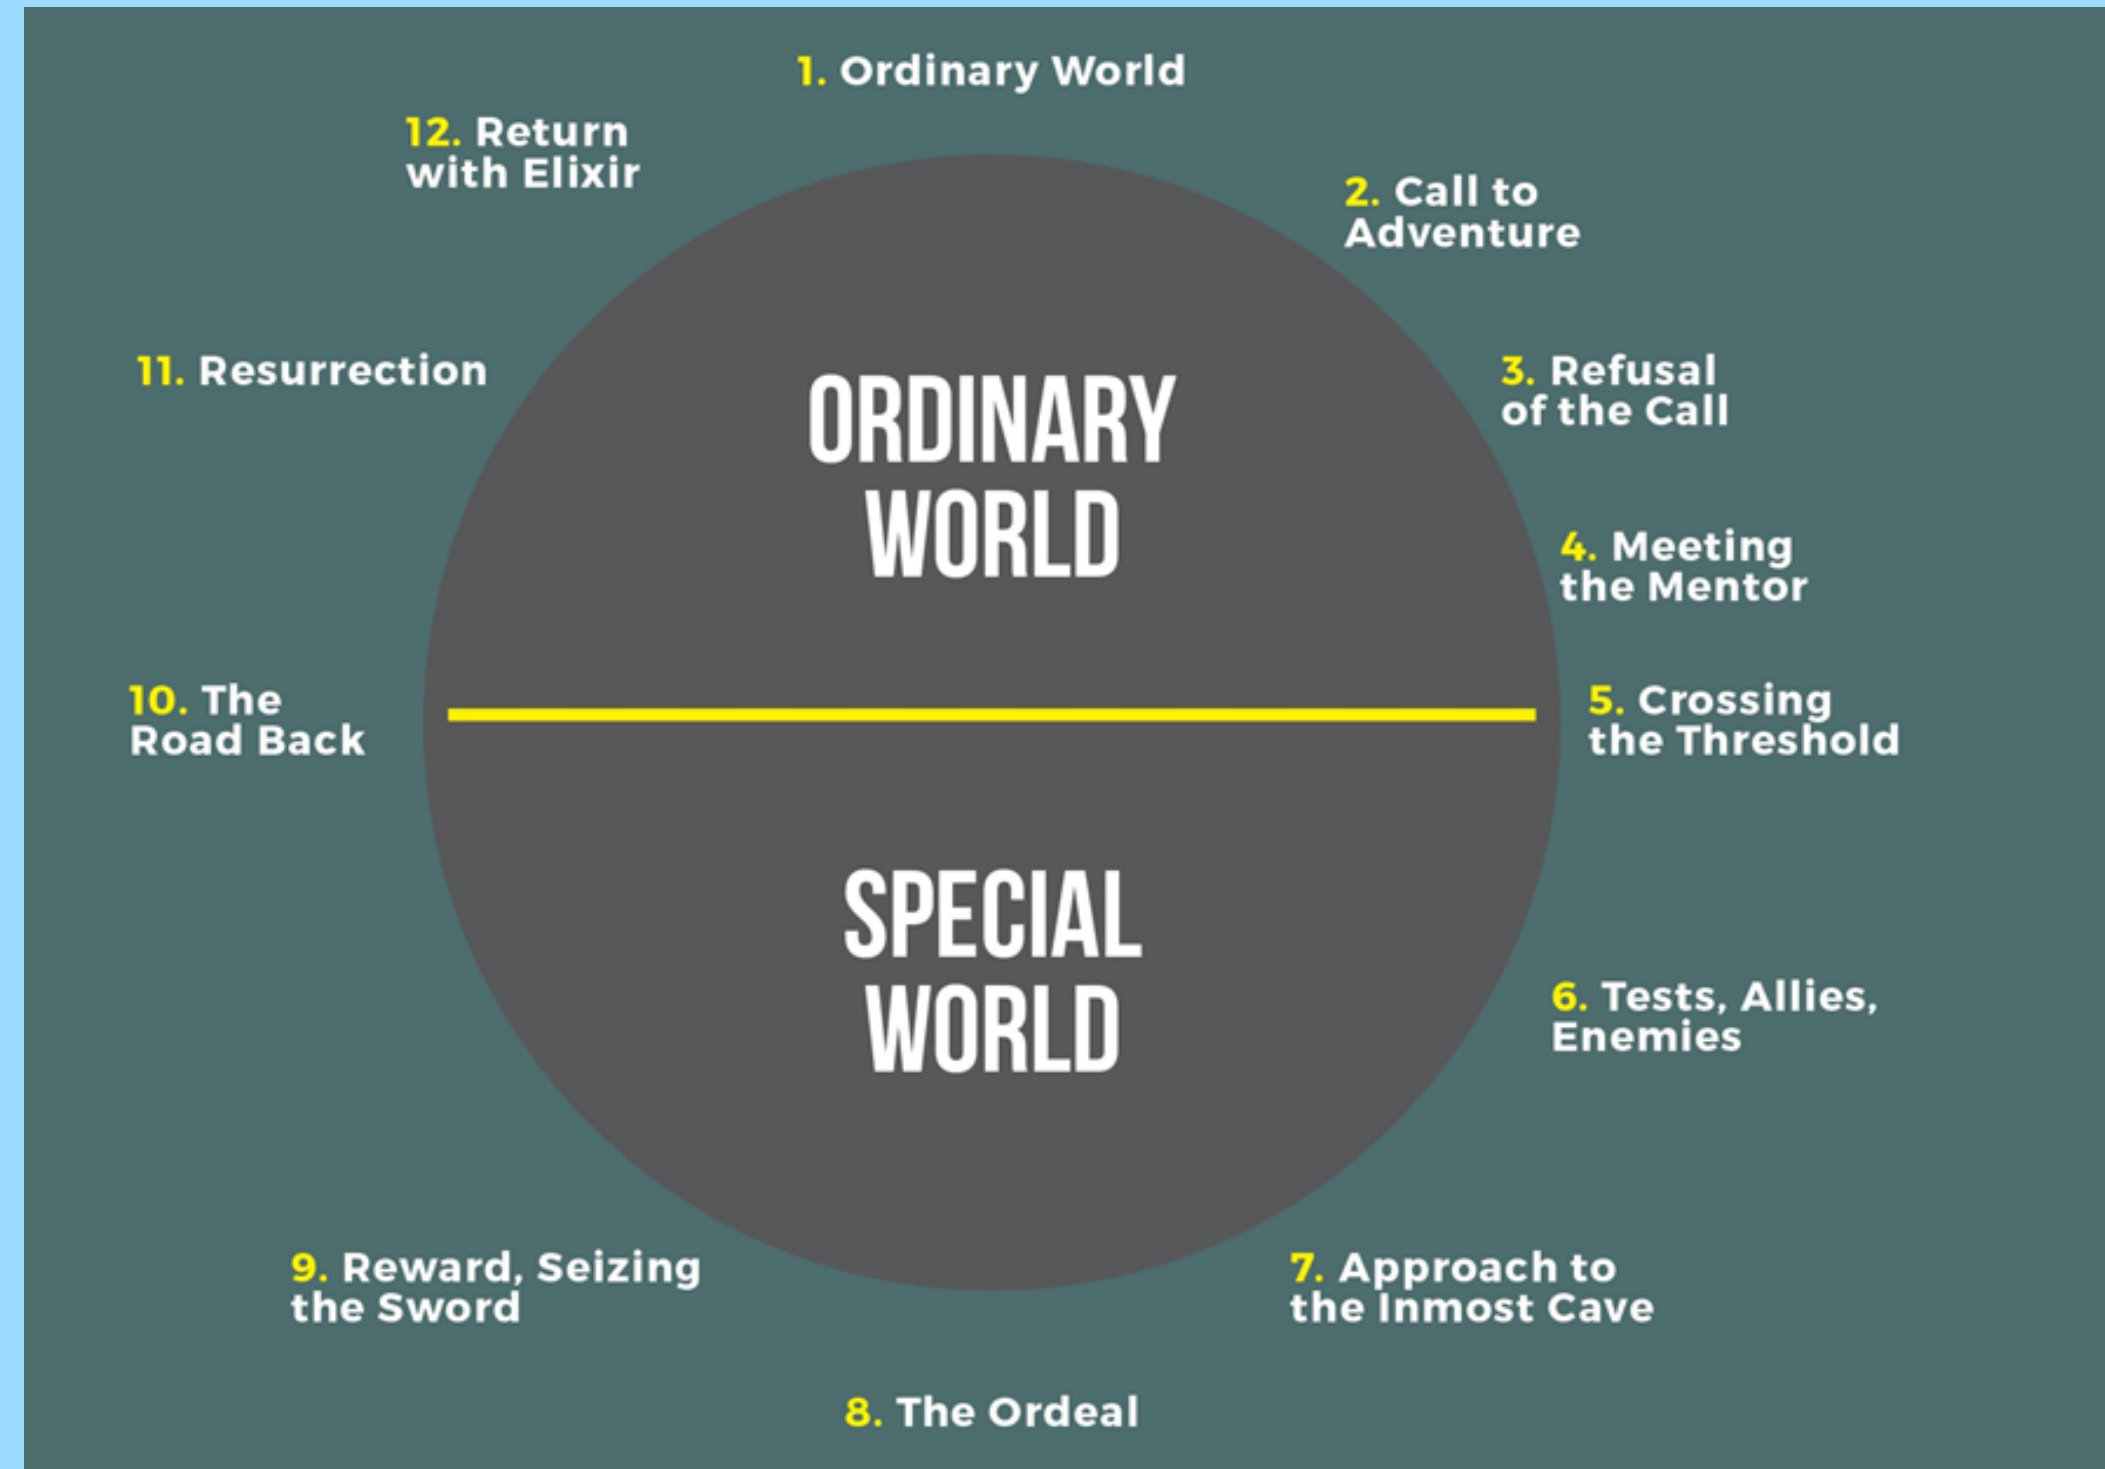

Misguided Overview

Overview

Misguided is an award-winning 2019 3D animated short film created and directed by Sanghyun Kim at the Ringling College of Art and Design.

The animation centres around a clumsy and easily distracted guide dog Tom, who because of a tennis ball, takes his eye off his blind and deaf master Albert, and ends up losing him in a construction site.

The Hero's/Writer's Journey or Monomyth

Scott Moore

The Hero's/Writer's Journey or Monomyth

The Writer's journey is a practical storywriters' guide created by Christopher Vogler, and derived from the monomyth concept introduced in 1949 by Joseph Campbell in his book 'The Hero with a Thousand Faces' that every story, in every culture, be it a myth, fairy tale, dream, or movie, follows the same common structure.

Split into 12 stages, that can be rearranged, added to, or some omitted to ensure audiences remain entertained and engaged (Vogler, 2007), Misguided also follows this pattern, but with an unexpected twist at the end to make the story more memorable, interesting and unique.

There are also recurring character types within the monomyth, each with a specific dramatic function, and a backstory which makes them relatable to the audience (Sullivan, Schumer and Alexander, 2008)