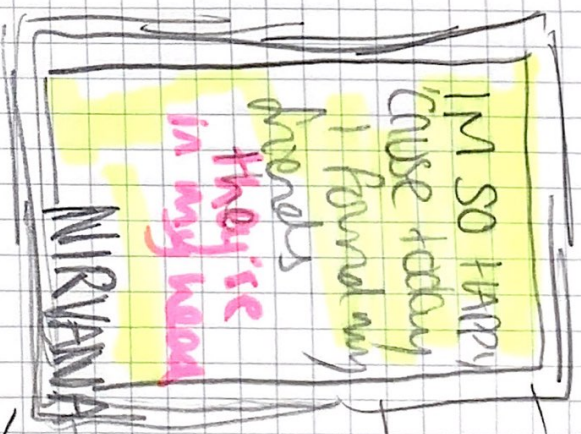

# LED ZEPPELIN

• Going to California

Standing on a hill in my wonder of dreams,

Telling myself it's not as HARD, HARD, HARD as it seems

# NIRVANA

• Lithium

"I'm so happy 'cause today I found my friends they're in my head"

"Sunday morning is everyday for all I care... And I'm not scared, right my candles, in a daze / 'Cause I've found God"

• Heart Shaped Box

"She eyes me like a piece who I'm dead / I've been laid out and you heart-shaped box for me / you've been drawn into your mugs for pit trap / I wish I could eat your cancer when you run black"

• Import NIRVANA LOGO  
• select few lyrics

white border  
Bright color

transition color

- Nirvana colors  
- purple  
- magenta  
- grey  
- enlarged letters

grey  
collapsing  
grey

magnate