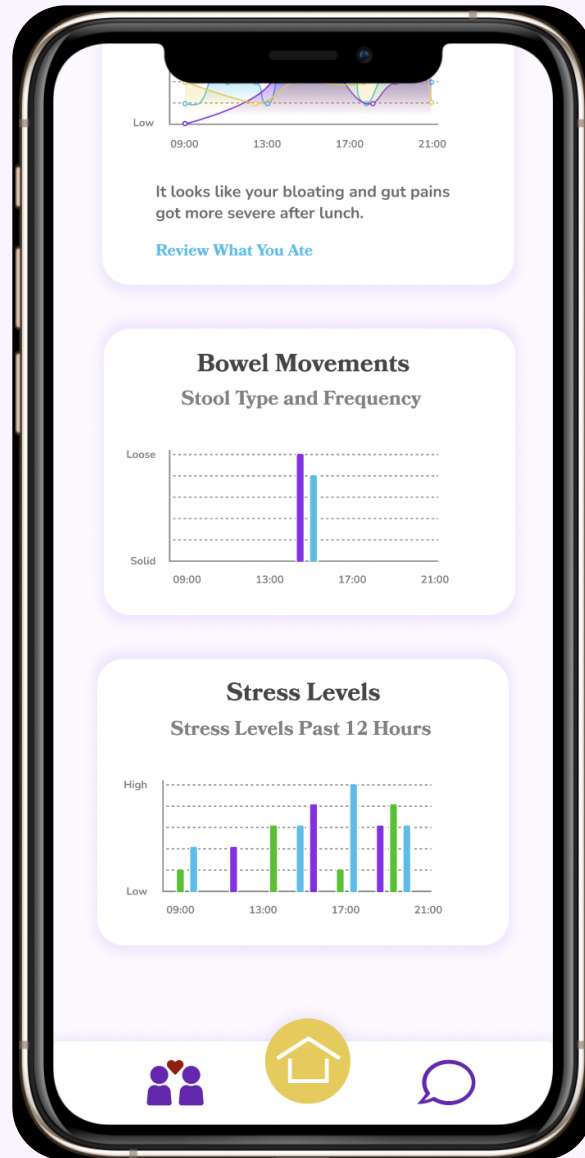

Tummy Tracker

Current Screens

Home

Live Chat with Dietician

Food Diary

Symptom Recorder

Statistics Overview