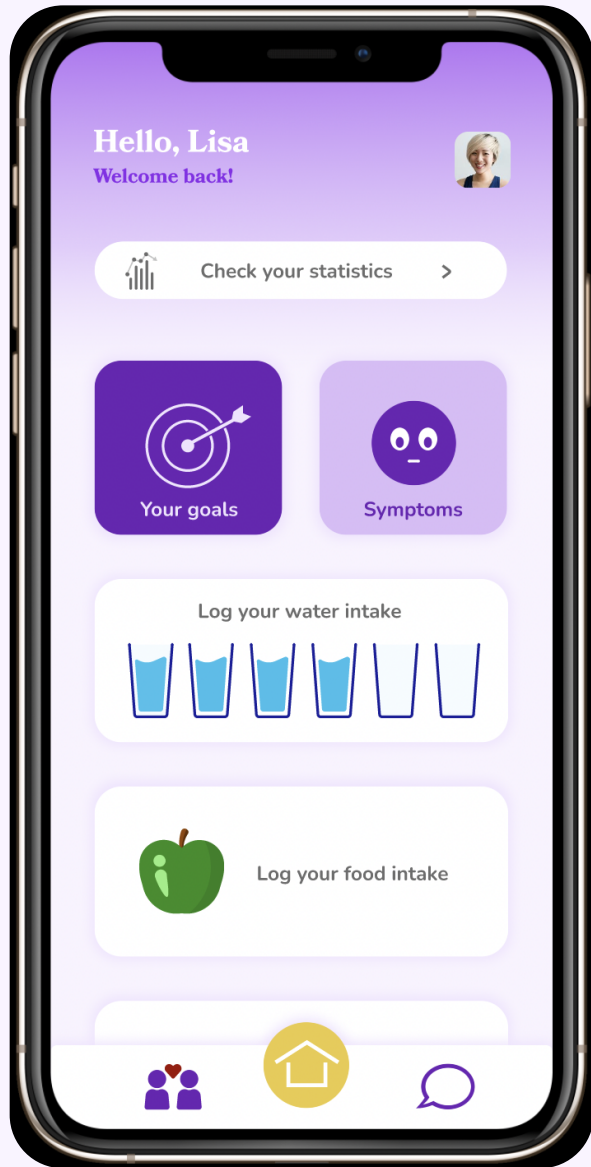

Tummy Tracker

Current Screens

Home

Live Chat with Dietician

Food Diary

Symptom Recorder

Statistics Overview