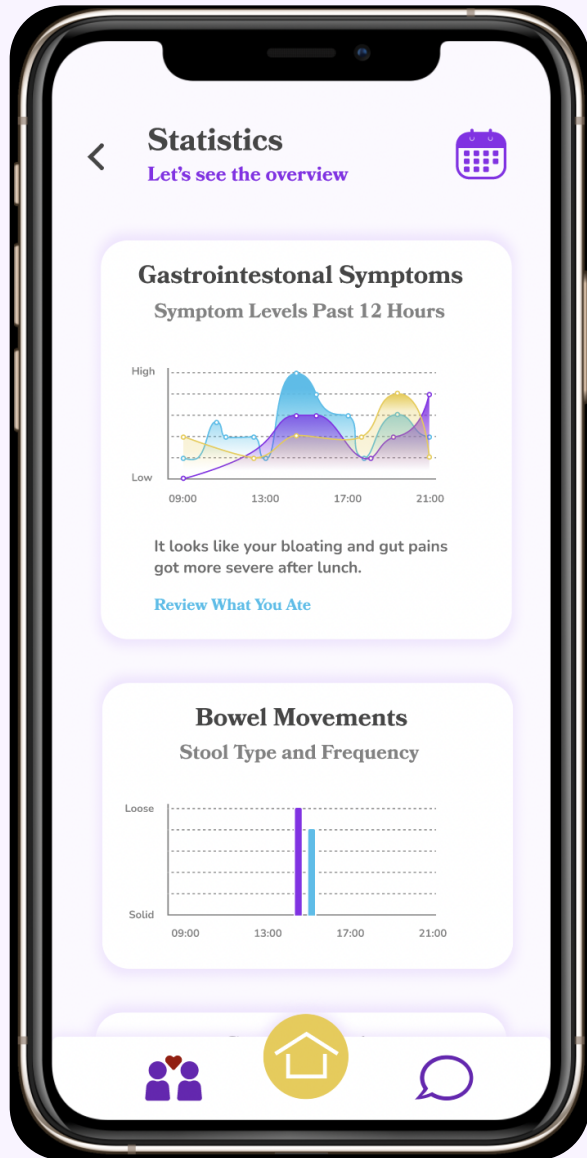

Tummy Tracker

Current Screens

Home

Live Chat with Dietician

Food Diary

Symptom Recorder

Statistics Overview