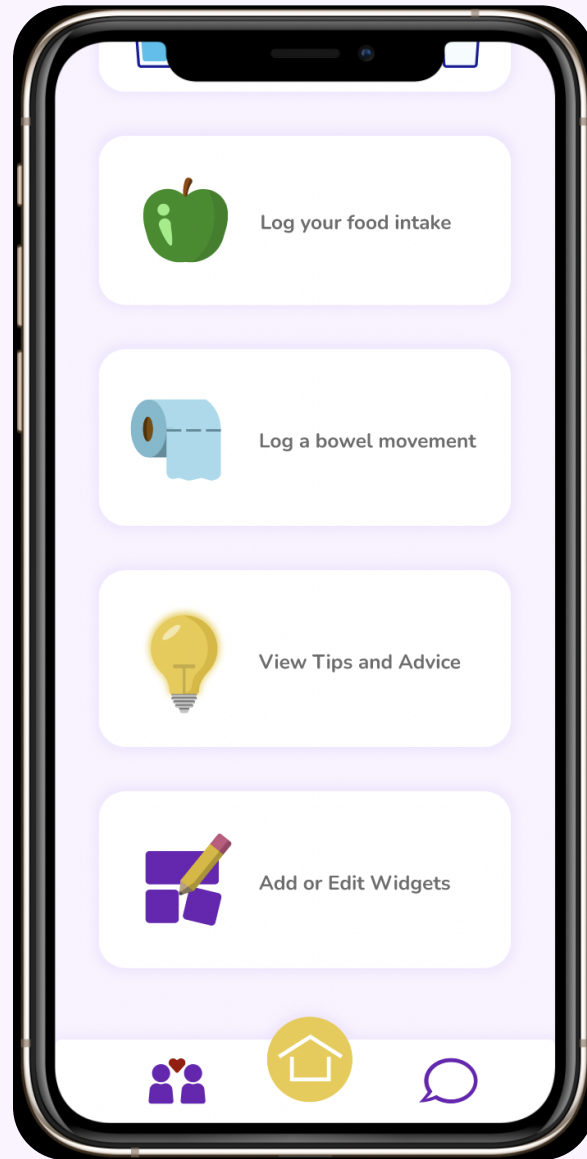

Tummy Tracker

Current Screens

Home

Live Chat with Dietician

Food Diary

Symptom Recorder

Statistics Overview