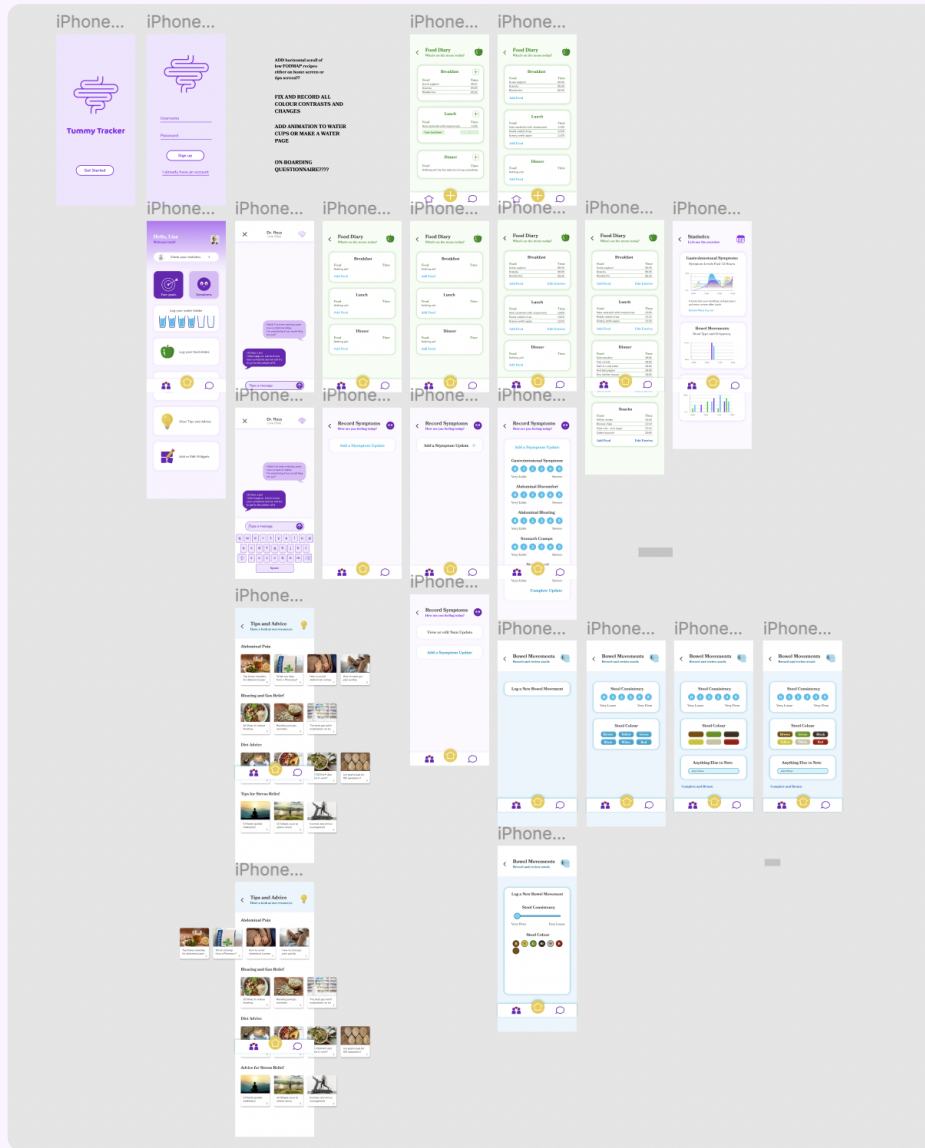

Tummy Tracker

Current Screens

Home

Live Chat with Dietician

Food Diary

Symptom Recorder

Statistics Overview