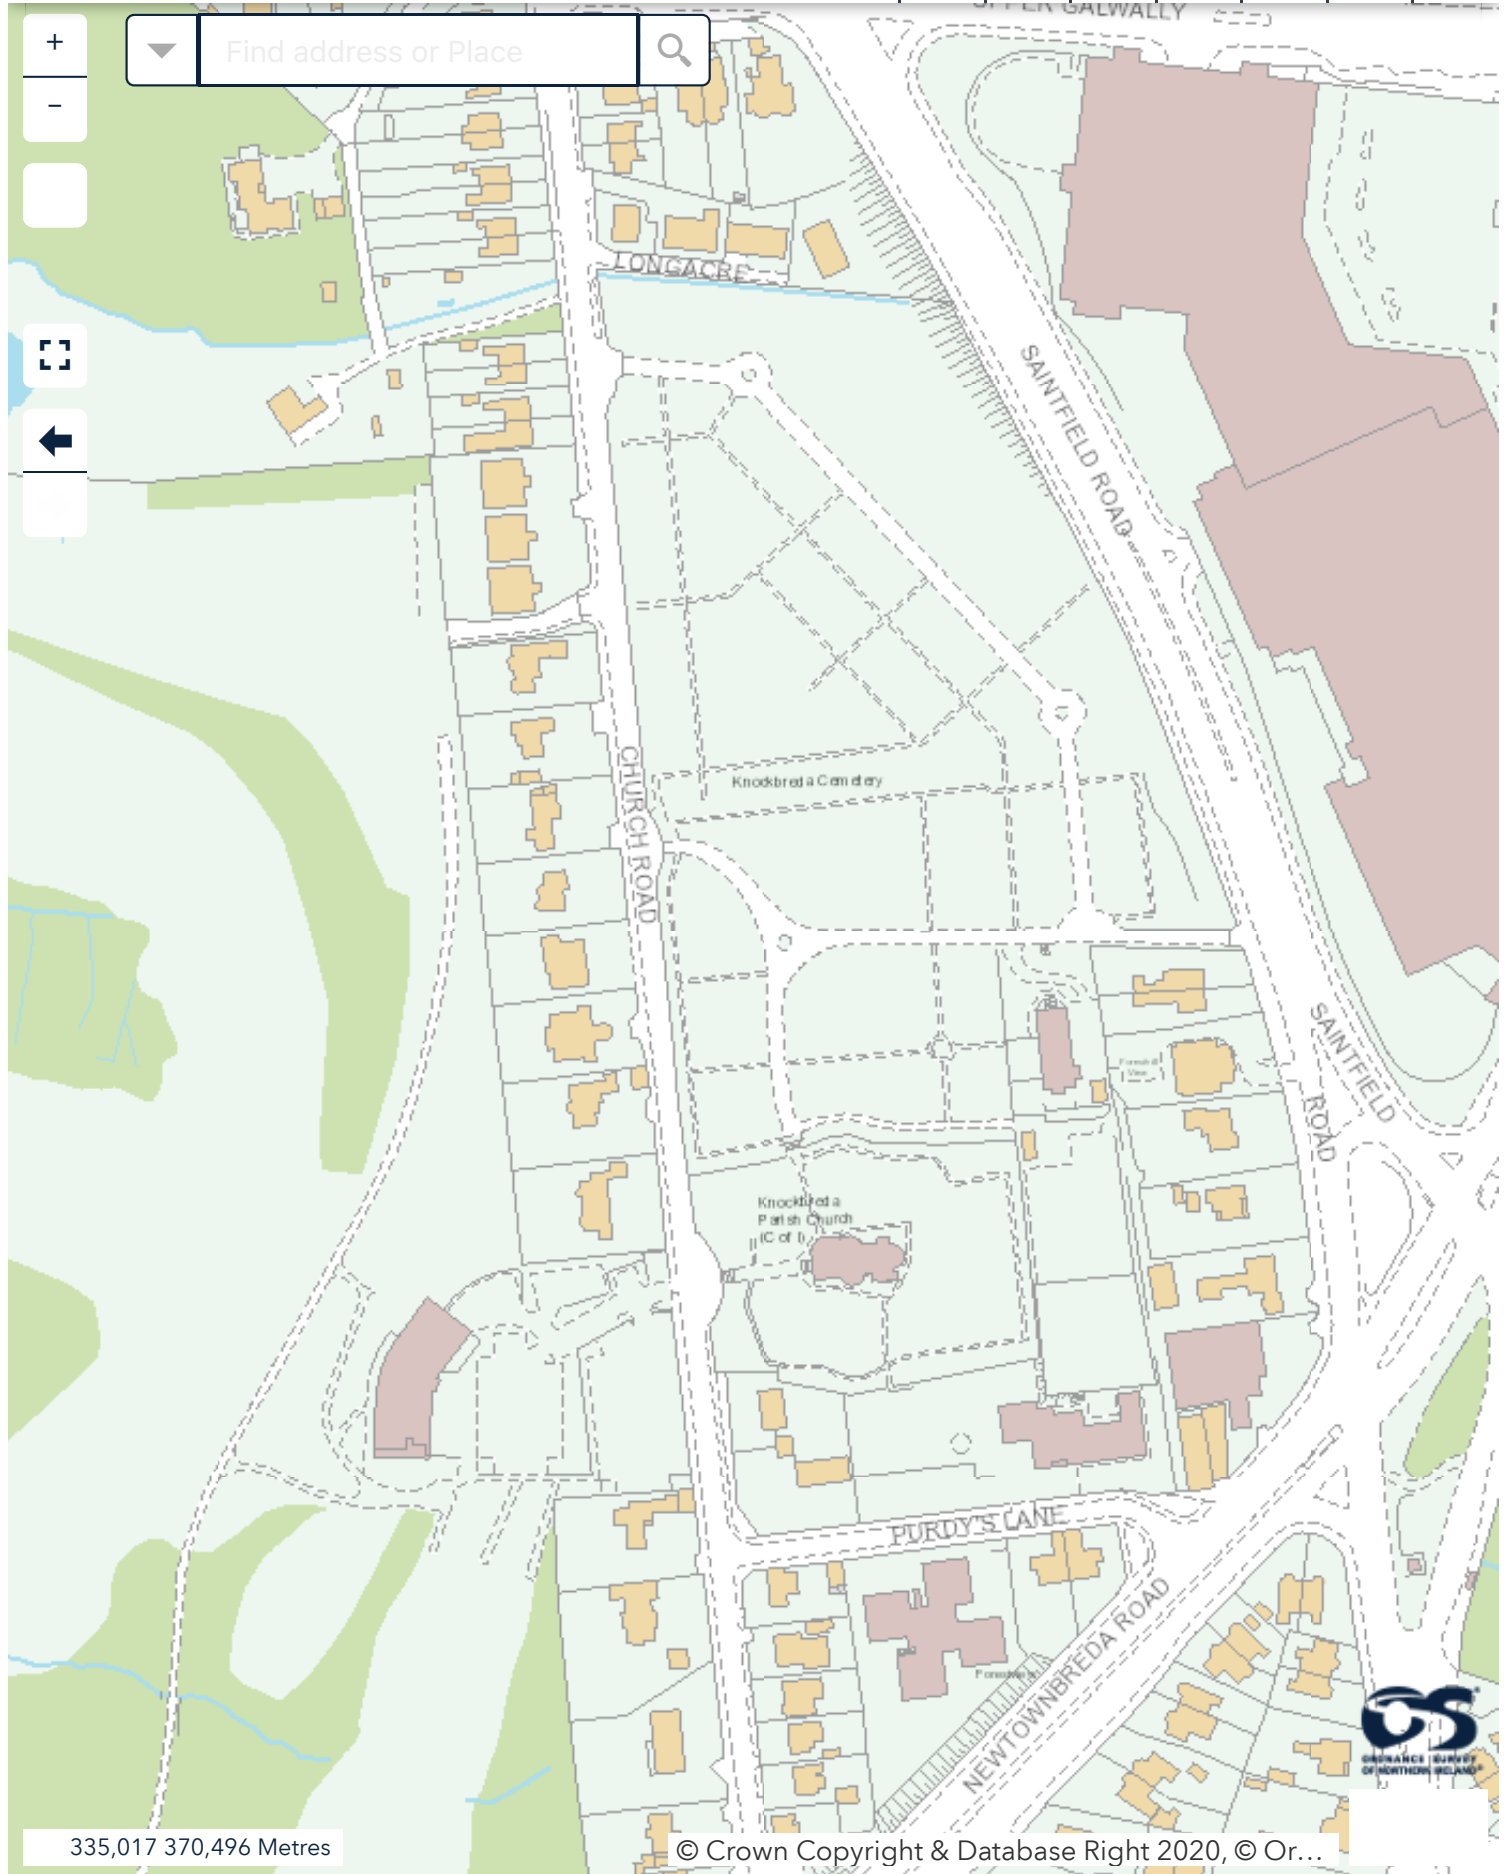

# PRONI Historical Maps

Find address or Place

335,017 370,496 Metres

© Crown Copyright & Database Right 2020, © Or...